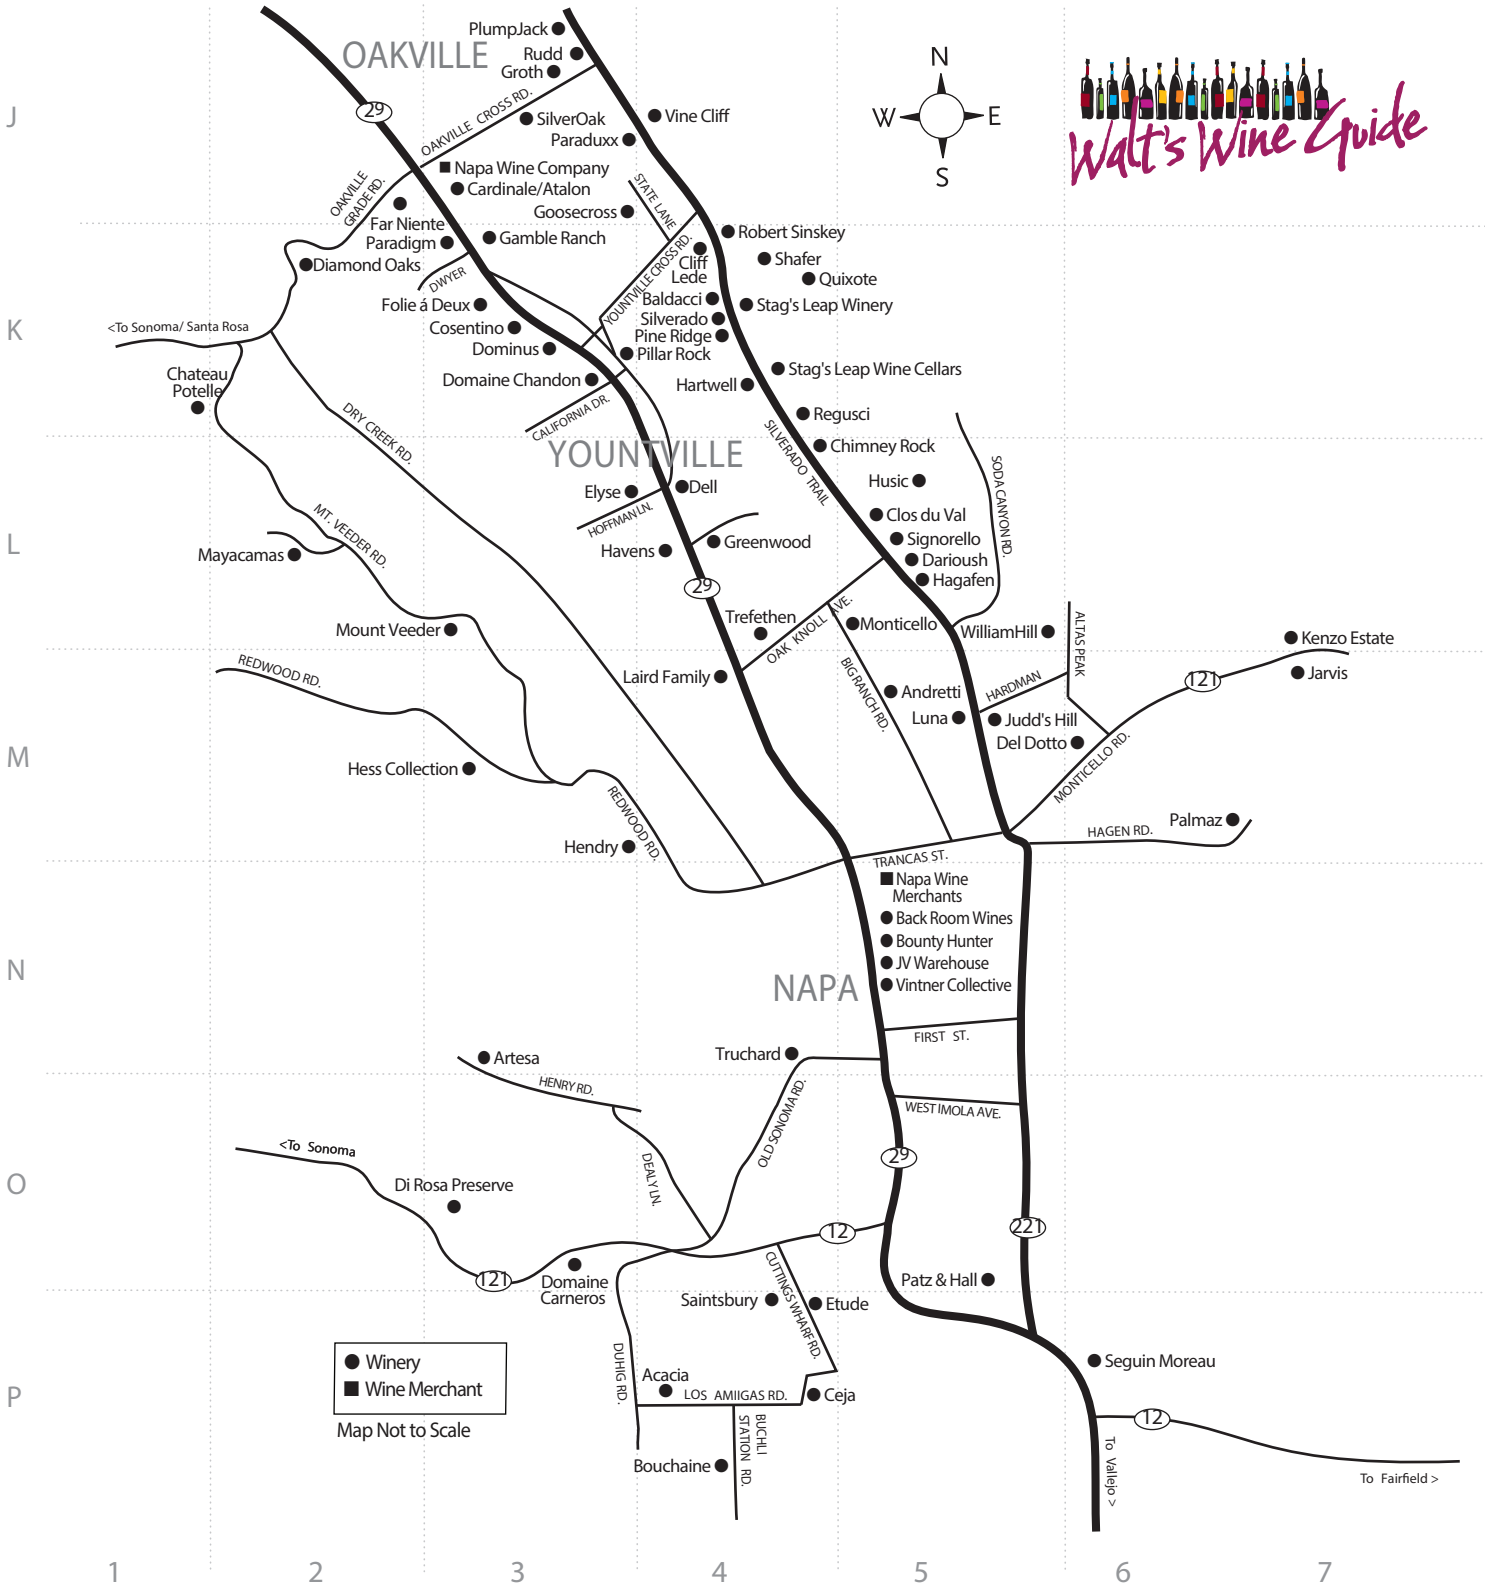

WINERIES – LOWER VALLEY

● Winery
 ■ Wine Merchant
 Map Not to Scale

Acacia	P4	Consentino	K3	Gamble Ranch	K3	Judd's Hill	M5	Paraduxx	J3	Trefethen	L4
Andretti	M5	Dariouish	L5	Goosecross	J3	Kenzo Estate	L7	Pillar Rock Vineyard	K3	Truchard	N4
Artesa	N3	Del Dotto	M6	Greenwood	L4	Laird Family	M4	Pine Ridge	K4	Vine Cliff	J4
Baldacci	K4	Dell	L4	Groth	J3	Luna	M5	PlumpJack	J3	William Hill	L5
Bouchaine	P4	Domaine Carneros	O3	Hagafen	L5	Mayacamas	L2	Quixote	K4		
Cardinale/Atalon	J3	Domaine Chandon	K3	Hartwell	K4	Monticello	L5	Regusci	K4		
Ceja	P4	Dominus	K3	Havens	L4	Mount Veeder	L3	Rudd	J3		
Chateau Potelle	K1	Elyse	L3	Hendry	M3	Napa Wine Company	J3	Seguin Moreau	P6		
Chimney Rock	L4	Etude	P4	Hess Collection	M3	Palmaz	M7	Shafer	K4		
Cliff Lede	K4	Far Niente	J2	Husic	L5	Patz & Hall	O5	Stag's Leap Winery	K4		
Clos du Val	L5	Folie a Deux	K3	Jarvis	M7	Paradigm	K3	Stag's Leap Cellars	K4		